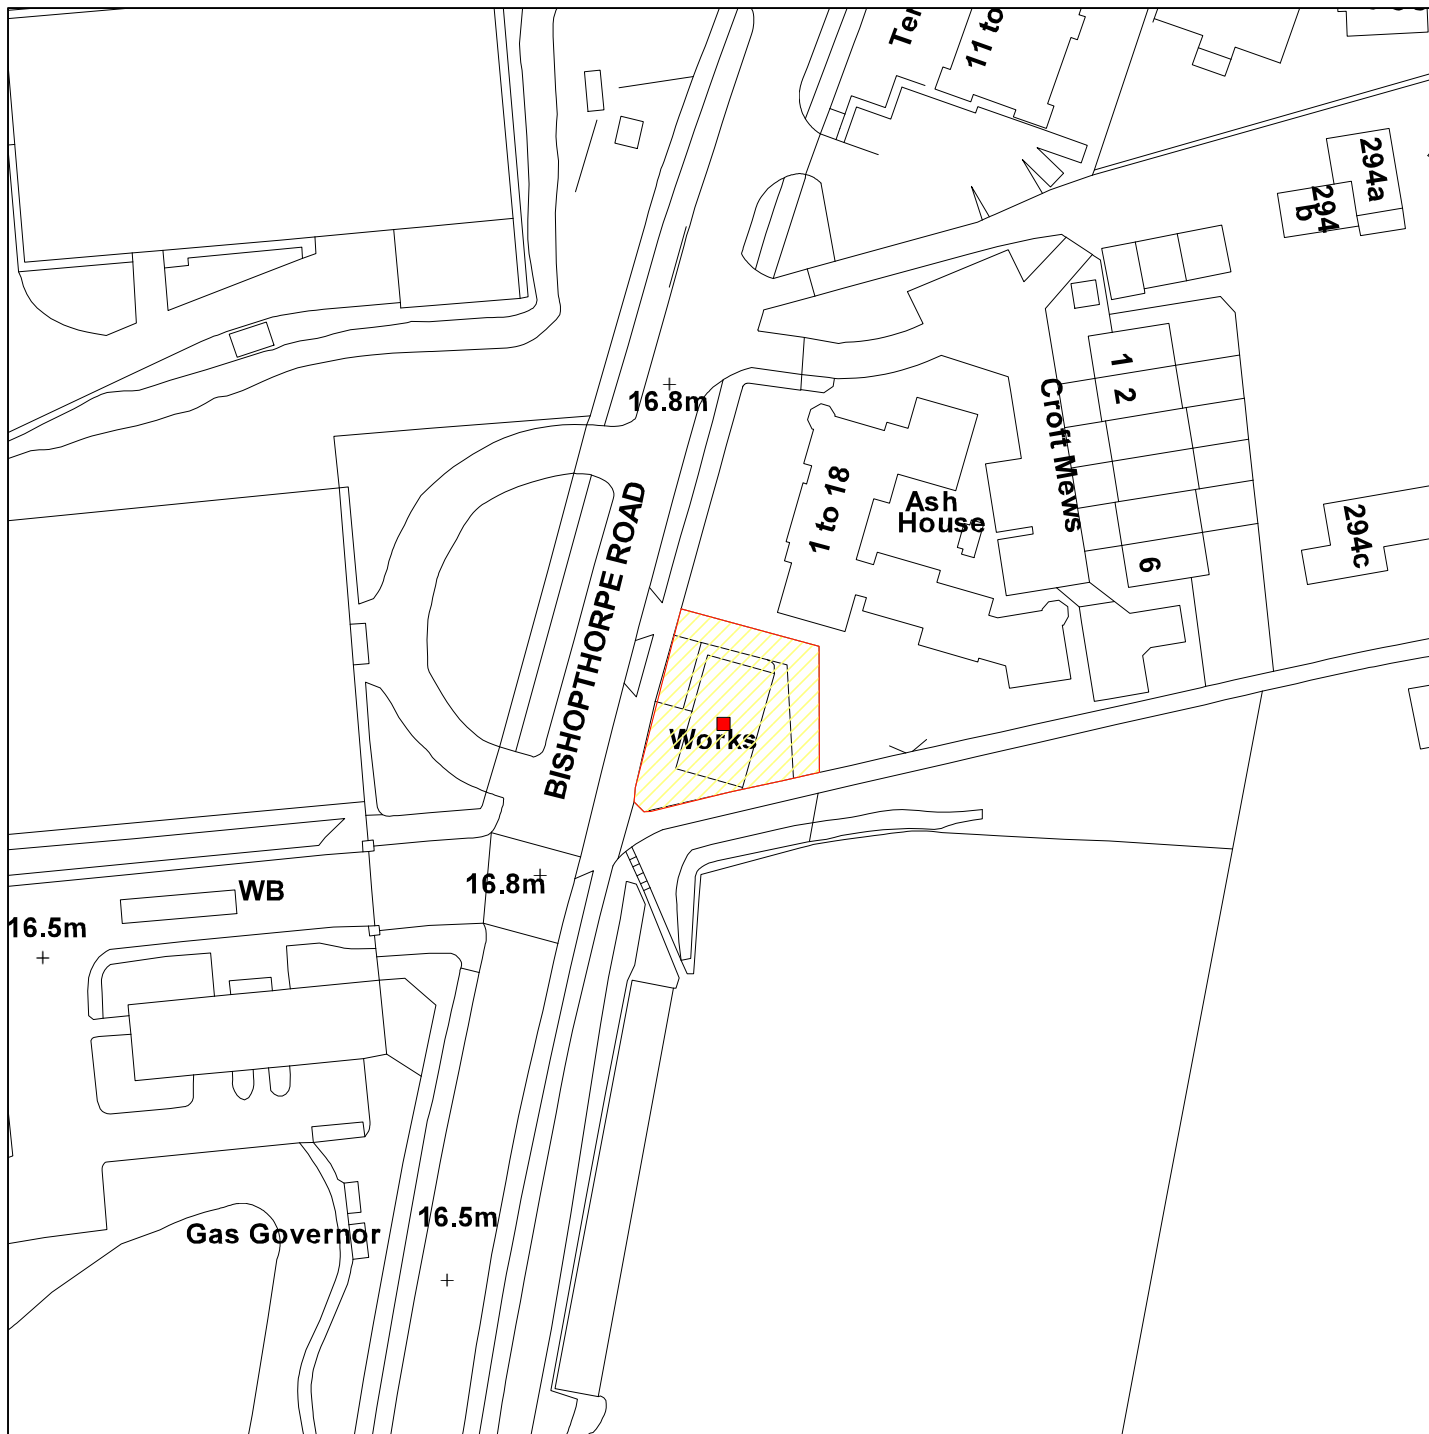

296 Bishopthorpe Road, YO23 1LG

12/03131/FUL

GIS by ESRI (UK)

Scale : 1:1000

Reproduced from the Ordnance Survey map with the permission of the Controller of Her Majesty's Stationery Office © Crown Copyright 2000.